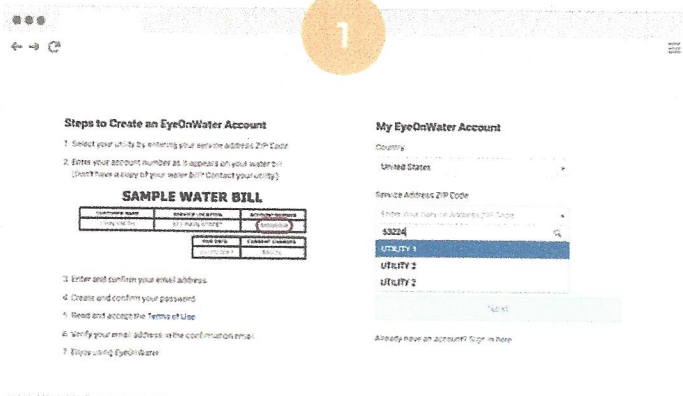

Follow the simple steps below to access your water usage information online.

Visit <https://eyeonwater.com/signup> and select your utility by entering your service address ZIP Code.

Enter your name and email address. Confirm the address, and then create and confirm a password. Passwords should be at least 8 characters and no more than 16 characters long.