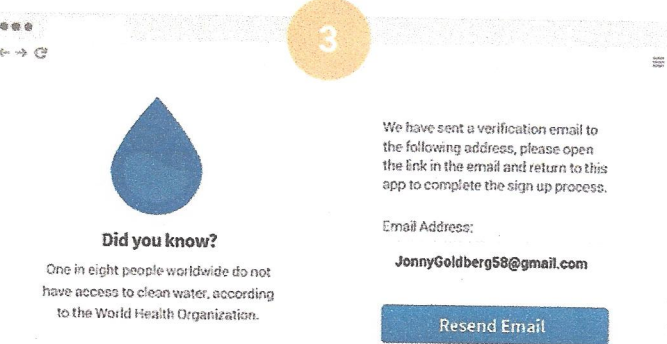

Follow the simple steps below to access your water usage information online.

Visit <https://eyeonwater.com/signup> and select your utility by entering your service address ZIP Code.

Enter your name and email address. Confirm the address, and then create and confirm a password. Passwords should be at least 8 characters and no more than 16 characters long.