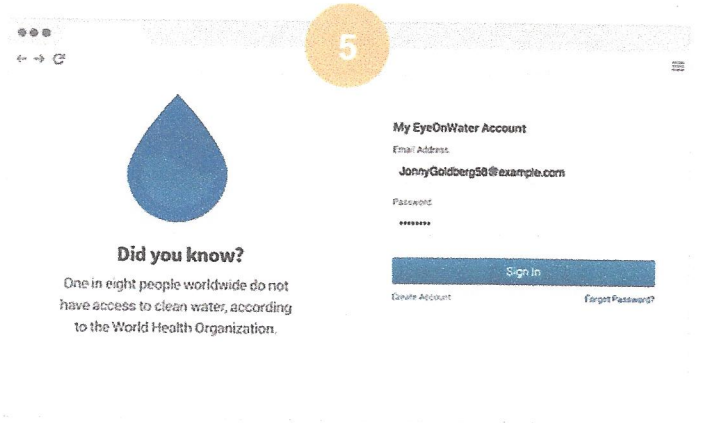

After clicking the link in your email, enter your email address and password to sign in.