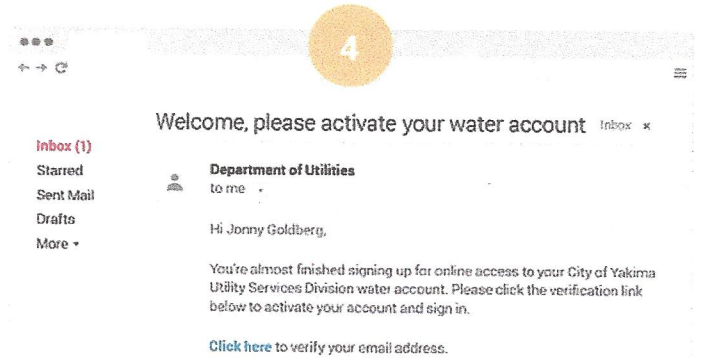

Click on the link in the email to verify your email address.