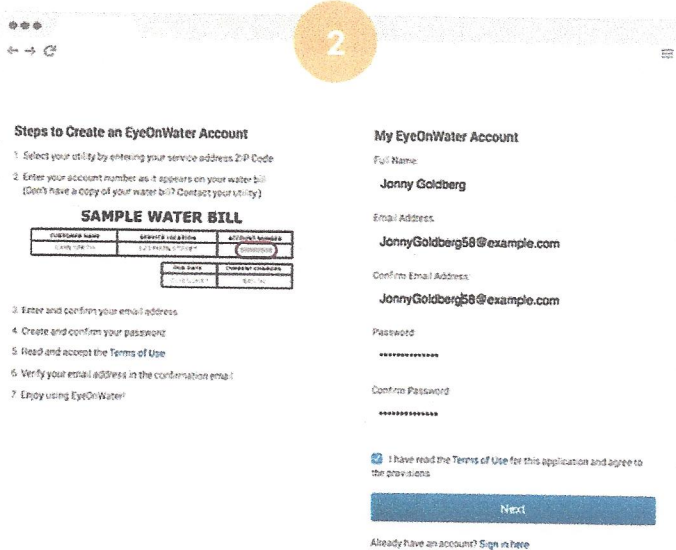

Follow the simple steps below to access your water usage information online.

Visit <https://eyeonwater.com/signup> and select your utility by entering your service address ZIP Code.

Enter your name and email address. Confirm the address, and then create and confirm a password. Passwords should be at least 8 characters and no more than 16 characters long.

Check your email for the verification message that has just been sent.

Click on the link in the email to verify your email address.

After clicking the link in your email, enter your email address and password to sign in.

Once you've logged in, you'll be able to view your water consumption.